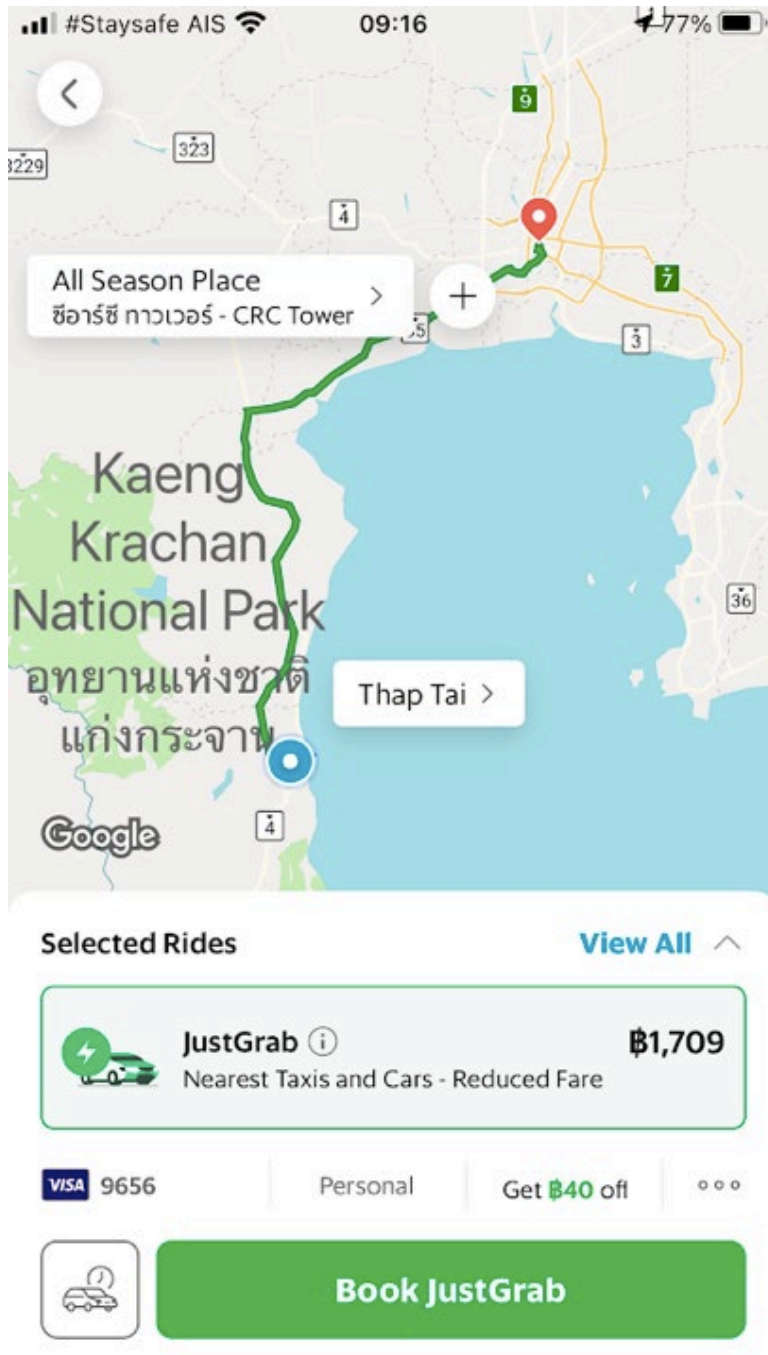

CIRCOSCRIZIONE CONSOLARE THAILAND CAMBOGIA E LAOS

SEDE PROVVISORIA

Italian Embassy in Bangkok, Thailand
40 Floor, CRC Tower 87 Wireless Road, Lumpini Phatumwan Bangkok 10330 Thailand

CIRCOSCRIZIONE CONSOLARE THAILAND CAMBOGIA E LAOS

#Staysafe AIS 09:01 81%

-64% TODAY

Free Wi-Fi

Conrad Bangkok (SHA Plus+)
★★★★★

Our best offer includes

- ✓ Free breakfast
- ✓ Free cancellation
- ✓ Free Wi-Fi

2,226 ₪
Hurry! This is our last room!

BOOK NOW
PAY LATER